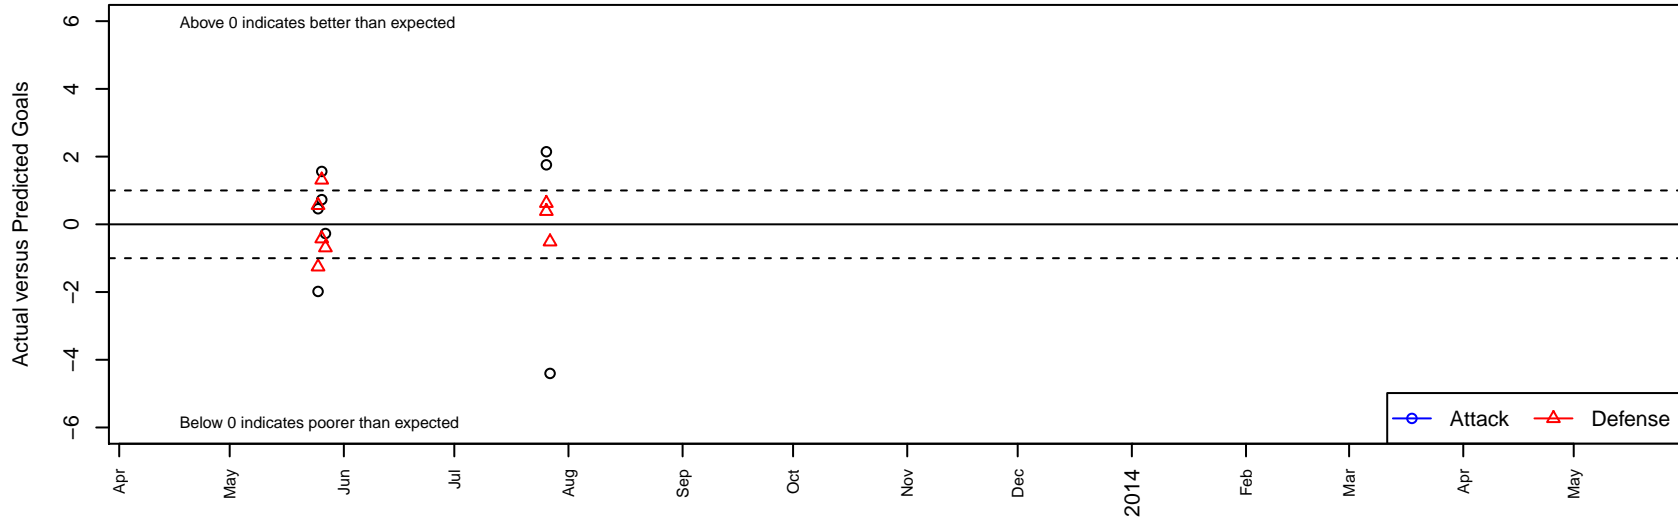

# RVSC Timbers North B94

Rogue Valley SC  
 Medford, OR  
 B94 total strength=1769  
 attack=27.39 defense=30.19  
 alt names used:  
 ROGUE VALLEY TIMBERS TIMBERS NORTH  
 Rogue Valley Timbers 94B

Venues played:  
 Rogue Memorial BU19  
 Oswego Nike Cup Silver U19

**RVSC Timbers North B94**  
 Dots are actual minus expected GF (blue circles) and GA (red triangles).  
 Blue line is smoothed change in attack strength. Red is smoothed change in defense strength.

	<b>date</b>	<b>home</b>		<b>away</b>		<b>venue</b>	<b>pred.home</b>	<b>pred.away</b>
4935	2013-07-27	RVSC Timbers North B94	0	Mustang SC Militia B94	1	Oswego Nike Cup Silver U19	4.40	0.49
4618	2013-07-26	Pacific FC Fire Orange-Rangers B95	0	RVSC Timbers North B94	6	Oswego Nike Cup Silver U19	0.62	4.24
4619	2013-07-26	PCU Black B95	0	RVSC Timbers North B94	4	Oswego Nike Cup Silver U19	0.39	1.86
556	2013-05-27	RVSC Timbers North B94	1	CYSL Diablos B94	2	Rogue Memorial BU19	1.27	1.31
523	2013-05-26	CYSL Diablos B94	0	RVSC Timbers North B94	2	Rogue Memorial BU19	1.31	1.27
525	2013-05-26	Eel River Rapids B94	1	RVSC Timbers North B94	4	Rogue Memorial BU19	0.58	2.44
440	2013-05-25	RVSC Timbers North B94	1	RVSC Timbers Fuego B94	0	Rogue Memorial BU19	0.54	0.56
442	2013-05-25	RVSC Timbers North B94	2	Mad River United B93	2	Rogue Memorial BU19	3.98	0.75